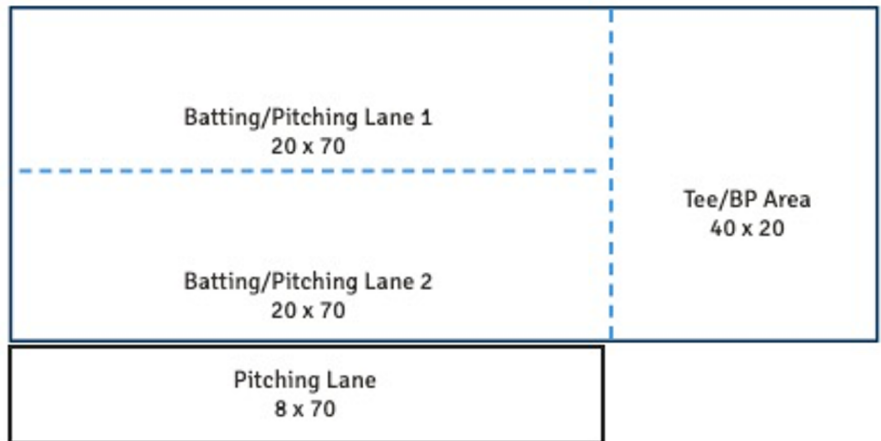

FACILITY RENTAL PRICING SHEET

**Dotted blue lines represent retractable divider nets.

Rental Options:

- Full Facility Rental: \$90 per hour
- Batting/Pitching Lane Rental: \$25 per hour
- Tee/BP Area Rental: \$20 per hour
- Pitching Lane Rental: \$20 per hour