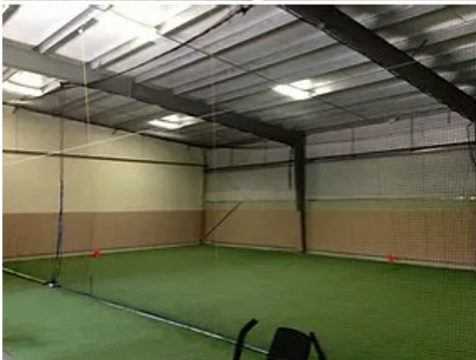

FACILITY RENTAL PRICING SHEET

**Dotted blue lines represent retractable divider nets.

Rental Options:

- Full Facility Rental: \$90 per hour
- Batting/Pitching Lane Rental: \$25 per hour
- Tee/BP Area Rental: \$20 per hour
- Pitching Lane Rental: \$20 per hour